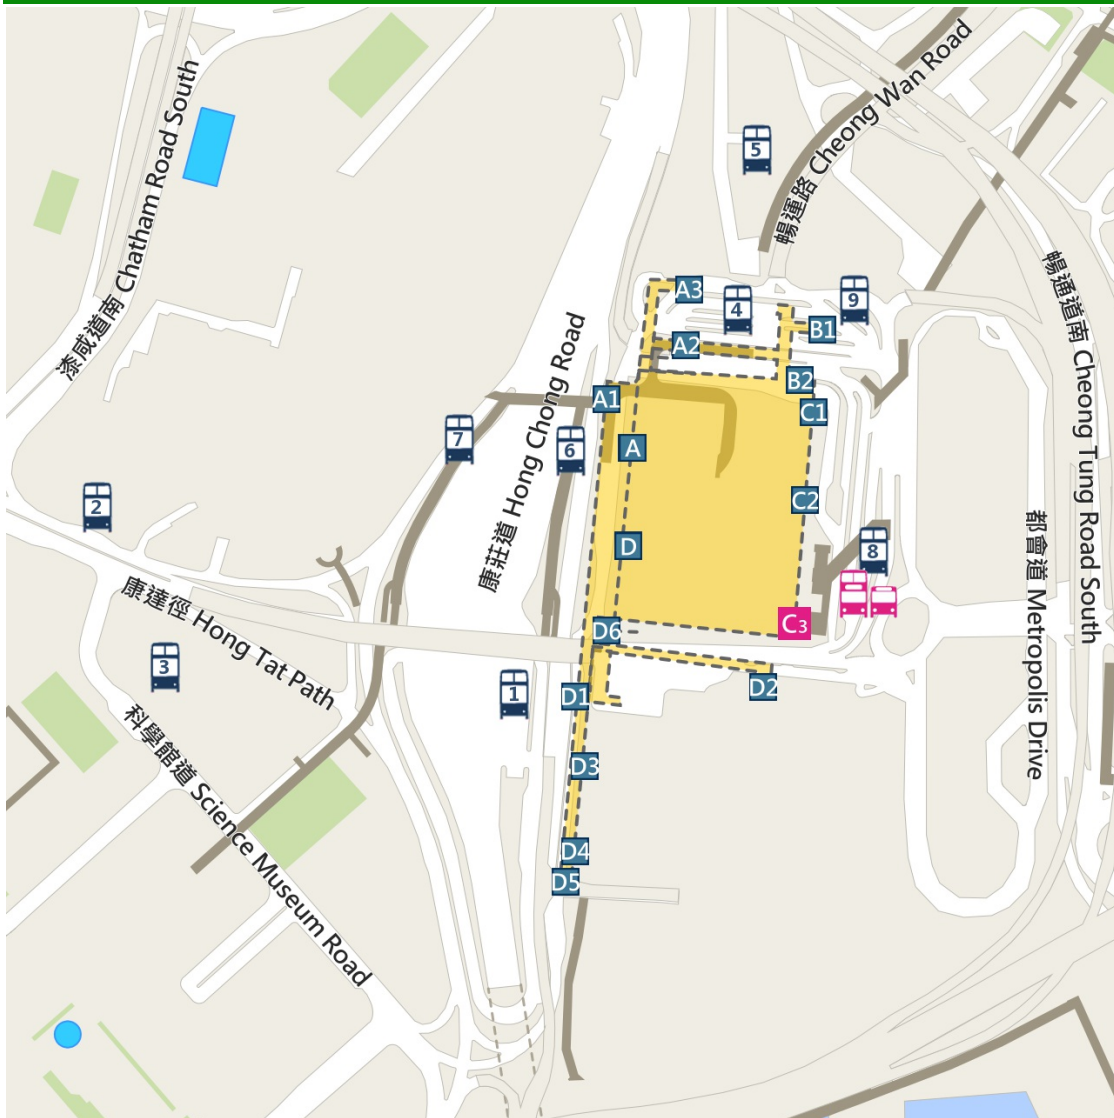

紅磡站 Hung Hom Station

其他公共交通工具 Alternative public transport

港鐵免費接駁巴士上車處
Free MTR Shuttle Bus boarding point

港鐵免費接駁巴士安排會因應道路交通情況而有所改動，有關最新詳情請留意車站資訊及職員指示。

The Free MTR shuttle bus arrangements are subject to change depending on the road traffic conditions. Please refer to information in the station and staff instructions for current details.

前往港鐵站 To MTR station	巴士綫 Bus route	巴士站 Bus stop
港島綫 Island Line		
堅尼地城 Kennedy Town	101, 104, 113	6
香港大學 HKU	101, 103, 104, 113	6
西營盤 Sai Ying Pun	101, 103, 104, 113	6
上環 Sheung Wan	113	6
中環 Central	115, 182 101, 103, 104, 109, 111, 113, N11, N121, N182, N368, N373	1 6
金鐘 Admiralty	182 101, 104, 109, 111, 113, N11, N121, N182, N368, N373	1 6
灣仔 Wan Chai	182 101, 104, 111, N121, N182, N368, N373	1 6
銅鑼灣 Causeway Bay	102, 103, 106, 107, 108, 112, 116, 117, 170, N11, N122, N170, N171, N368	6
天后 Tin Hau	102, 106, 112, 116, N122	6
炮台山 Fortress Hill	102, 106, 112, 116, N118, N122	6
北角 North Point	N118	6
鯉魚涌 Quarry Bay	102, 106, 116, N122	6
太古 Tai Koo	102, 106, N122	6
西灣河 Sai Wan Ho	102, 106, N122	6
筲箕灣 Shau Kei Wan	102, 106, N122	6
柴灣 Chai Wan	106, 118, N118	6
南港島綫 South Island Line		
海洋公園 Ocean Park	107, 170, 171, N170, N171	6
黃竹坑 Wong Chuk Hang	107, 170, 171, N170, N171	6
利東 Lei Tung	171, N171	6
海怡半島 South Horizons	171, N171	6
荃灣綫 Tsuen Wan Line		
尖沙咀 Tsim Sha Tsui	13X, 208, 26, 35A, 41A, 98D	3
	260X, 87D, N216, N241, N271, N281	4
	5C, 8, 8A	8
	268B, 269B	9
佐敦 Jordan	8	2
	13X, 208, 26, 35A, 41A, 98D	3
	260X, 87D, N216, N241, N271, N281	4
	8	5
	102, 104, 112, 117, 118, 171, N11, N118, N122, N171	7
268B, 269B	9	
油麻地 Yau Ma Tei	8	2
	208, 35A, 41A	3
	87D, N216, N241, N271, N281	4
	8	5
102, 104, 112, 117, 118, 171, N118, N122, N171	7	
旺角 Mong Kok	35A	3
	N216, N241, N271, N281	4
	104, N122	7